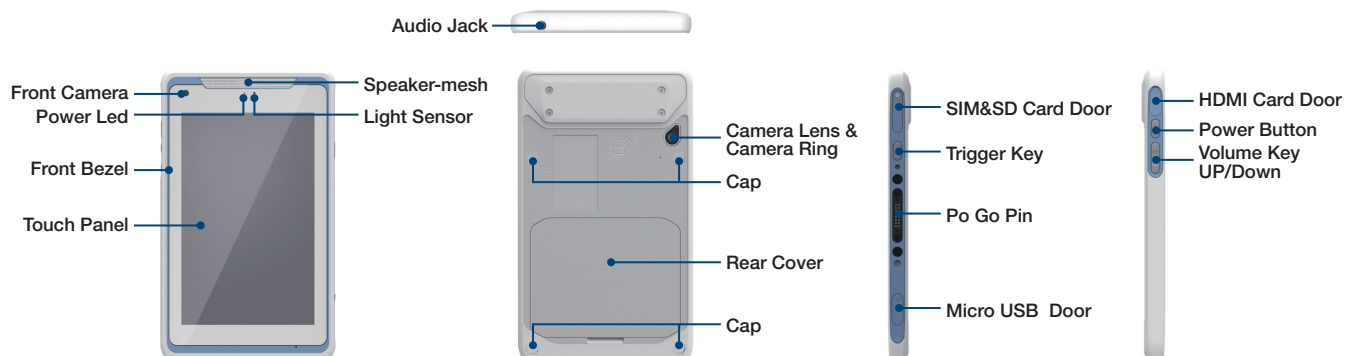

Product View / Function Introduce