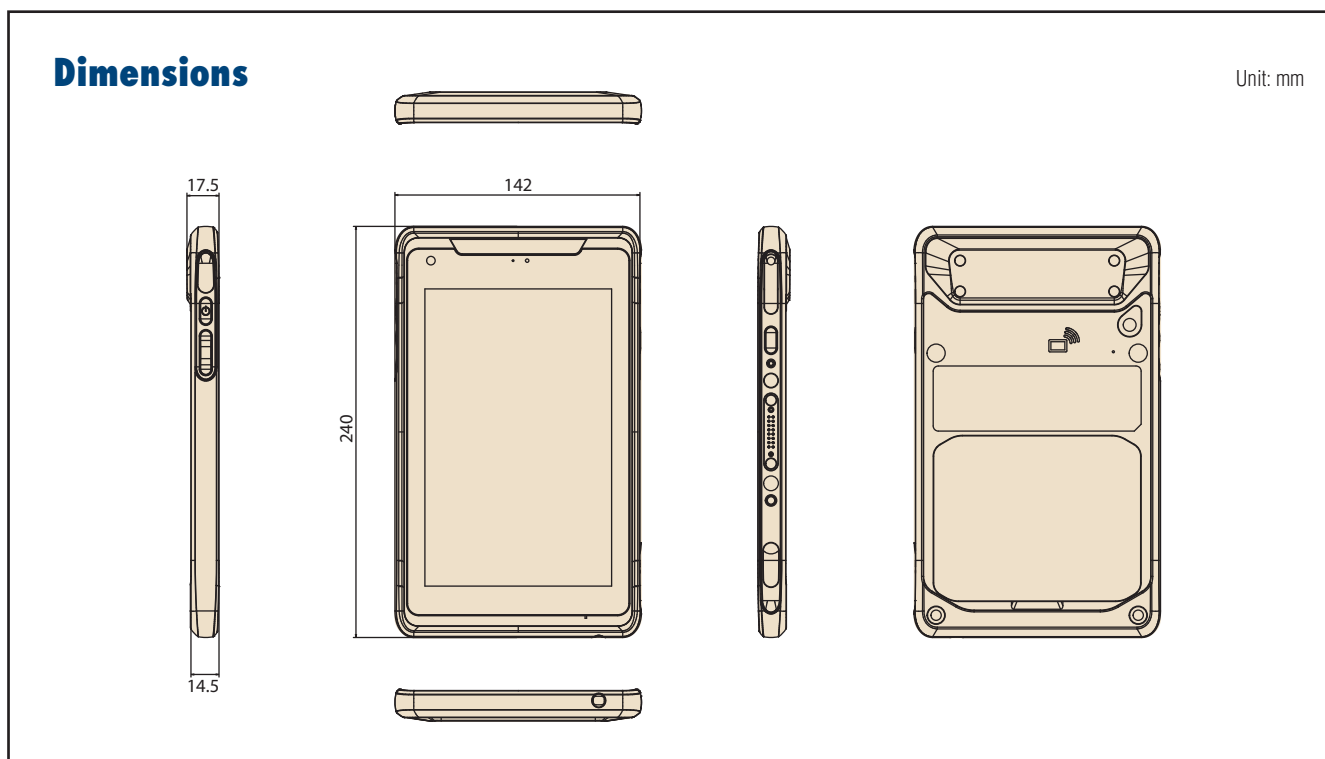

Tablet Ordering Information

P/N	Description
AIM-55AT-10101000	Intel x5-Z8350 Cherry Trail 1.44GHz 2GB+32GB WiFi Win10 IoT 64 bit
AIM-55AT-10103000	Intel x5-Z8350 Cherry Trail 1.44GHz 2GB+32GB 3G/LTE US band Win10 IoT 64 bit
AIM-55AT-10104000	Intel x5-Z8350 Cherry Trail 1.44GHz 2GB+32GB 3G/LTE EU band Win10 IoT 64 bit
AIM-55AT-12303000	Intel x5-Z8350 Cherry Trail 1.44GHz 4GB+64GB 3G/LTE US band Win10 IoT 64 bit
AIM-55AT-12304000	Intel x5-Z8350 Cherry Trail 1.44GHz 4GB+64GB 3G/LTE EU band Win10 IoT 64 bit
AIM-55AT-13303000	Intel x5-Z8350 Cherry Trail 1.44GHz 4GB+64GB 3G/LTE US band Android 6.0 64 bit
AIM-55AT-13304000	Intel x5-Z8350 Cherry Trail 1.44GHz 4GB+64GB 3G/LTE EU band Android 6.0 64 bit

Peripherals Ordering Information

P/N	Description
AIM-BCRS-0020	20 degree barcode scanner (Honeywell 3680)
AIM-BCRS-0070	70 degree barcode scanner (Honeywell 3680)
AIM-LANC-0001	LAN COM (RJ45x1, COMx1)
AIM-SRPO-0000	Hand strap with screw
AIM-SRPO-0001	Sholder strap with screw
AIM-VSDO-0001	VESA Dock (Full config I/O)
HIT-STD-W001-C	VESA Dock Stand
AIM-P704	Active Stylus
AIM-MTCS-0001	Multi tablet charging station (6 in 1)
AIM-MBCS-0001	Multi battery charging station (4 in 1)

Power Cord/ Adaptor Ordering Information

P/N	Description
1700001524	Power cord USA 1.83M (for ITE)
170203180A	Power cord UK 1.83M (for ITE)
170203183C	Power cord EU 1.83M (for ITE)
TBD	Power Cable USA 1.8 M (for Medical)
TBD	Power Cable EU 1.8 M (for Medical)
TBD	Power Cord UK 1.8 M (for Medical)
XAIM-A19WMUSB-M	Adaptor MM18M-59A-R (for Medical/ Phihong)